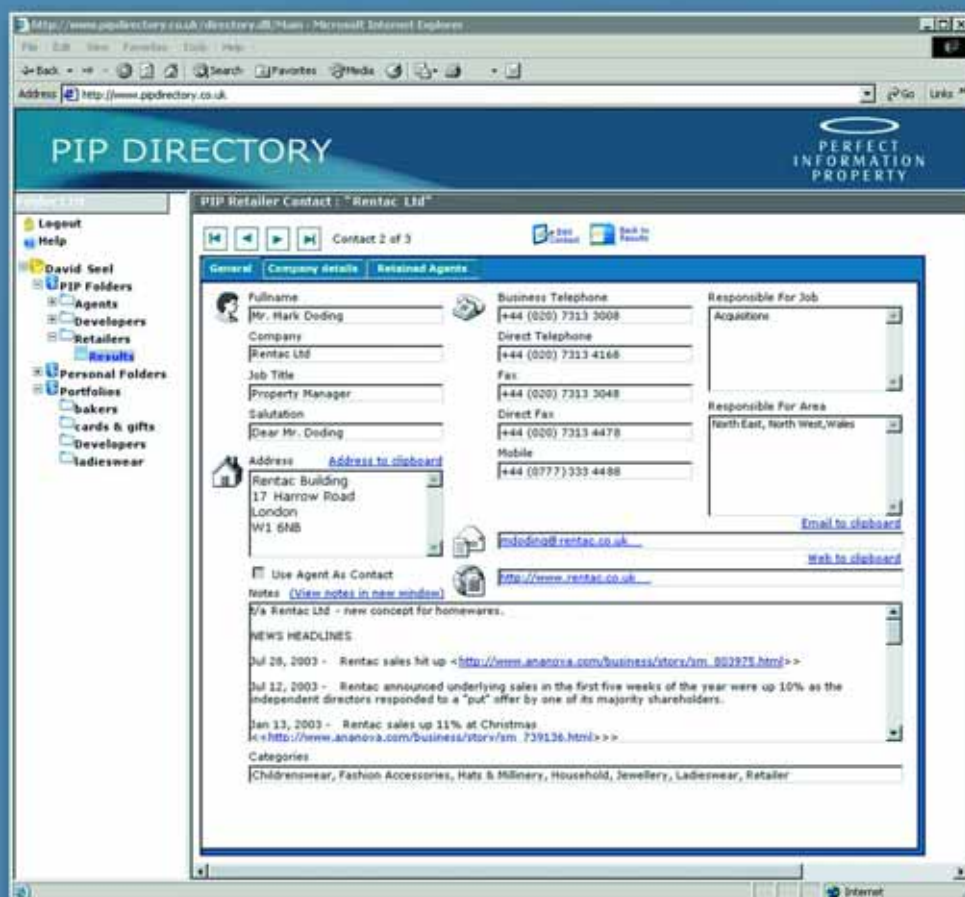

PIP Directory

Turning information into knowledge

PIPDirectory provides contact details for over 13,000 commercial property professionals.

PIPDirectory - Retailers - Agents - Developers

PIP Directory provides you with data you can rely upon to produce effective sales leads and create innovative marketing campaigns for your company.

- The Retail results page lists all profiles which match your search criteria

PIPDirectory

- Retained agent information
- Branch numbers
- Alternative trading names
- Create lists of trading categories
- Ability to search by category, job & geographical area
- Updated contacts on a daily basis
- Contacts can update their own details online
- Newsfeed on retailers
- Email contacts directly from the screen
- Online email merge facility
- Mail merging ability to Outlook or any word processing package
- Direct connection to a contact's company website
- View and save contacts as Adobe PDF or HTML files
- Facility to include additional contacts into company portfolios - accessible only to your company